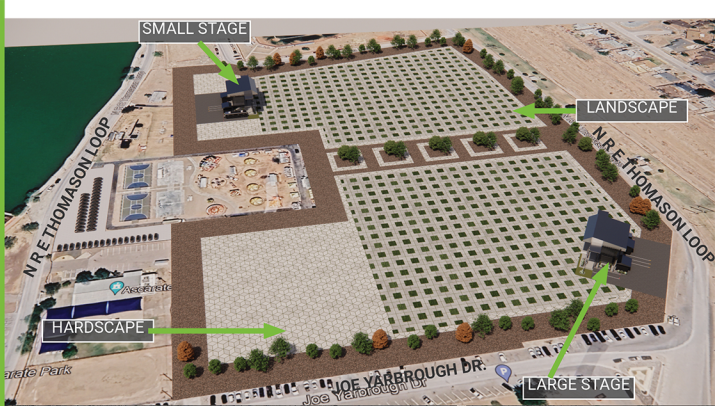

PARKS & RECREATION

A1-ASCARATE REGIONAL PARK FESTIVAL AREA & OUTDOOR STAGE

6900 DELTA DR., EL PASO, TX 79905

PROJECT DESCRIPTION:

AT ASCARATE PARK, THESE IMPROVEMENTS INCLUDE A NEW OUTDOOR STAGE AND COVERED PAVILION, ILLUMINATION AND LANDSCAPING, HARDSCAPING FOR THE FESTIVAL AREA, AS WELL AS STANDARDIZED PARK SIGNAGE. THE PROJECT SPANS OVER APPROXIMATELY 20 ACRES OF THE PARK ON THE EASTERN SIDE OF THE FACILITY THAT WAS THE FORMER SITE OF THE WESTERN PLAYLAND AMUSEMENT PARK.

CONSTRUCTION COST
\$10,189,113

SOFT COST
\$1,270,763

TOTAL COST
\$11,459,876