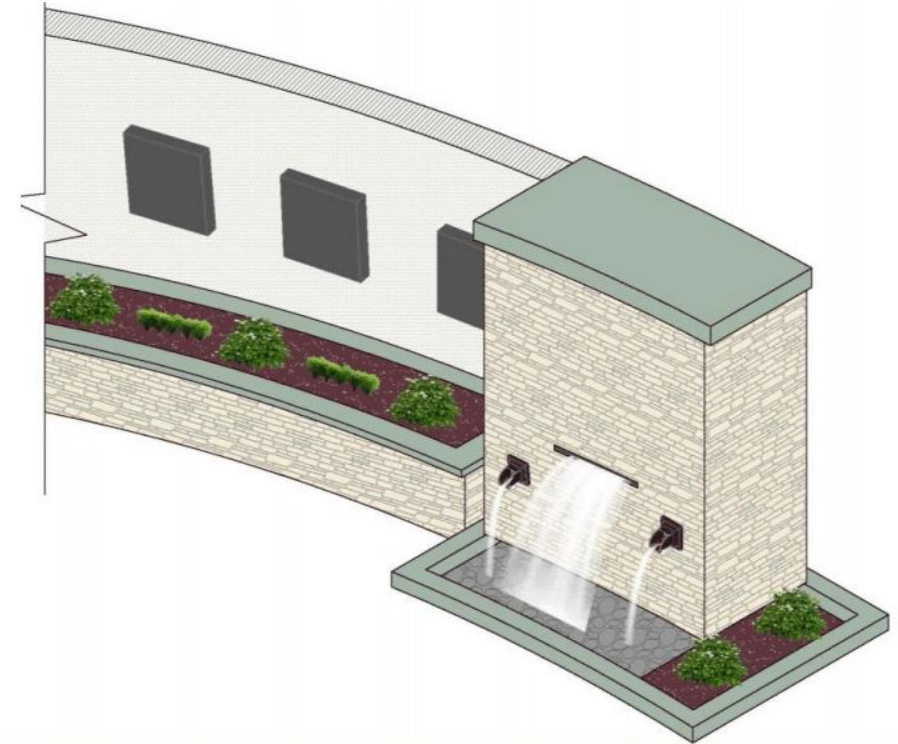

LOGO

On August 3, 2019 the El Paso Community suffered a devastating tragedy with the loss of 23 innocent lives and many more affected physically and mentally.

The Lotus Flower has a unique life cycle. Its roots based in mud (our tragedy), it miraculously re-blooms every morning without residue on petals (our strength restored). The Lotus symbolizes many things, including serenity, purity, beauty, grace, fertility, and knowledge. We created it with 23 loops to signify the victims who lost their lives in the shooting. We added a shining yellow star to signify our resilience and hope. We are EL PASO STRONG!

EXISTING SITE CONDITIONS

CONCEPTUAL DESIGN

MEMORIAL WALL

COUNTY OF EL PASO HEALING GARDEN MEMORIAL PROJECT PLAN

JAR Construction will be donating all labor and materials to build the memorial, with the exception of the water feature and landscape.