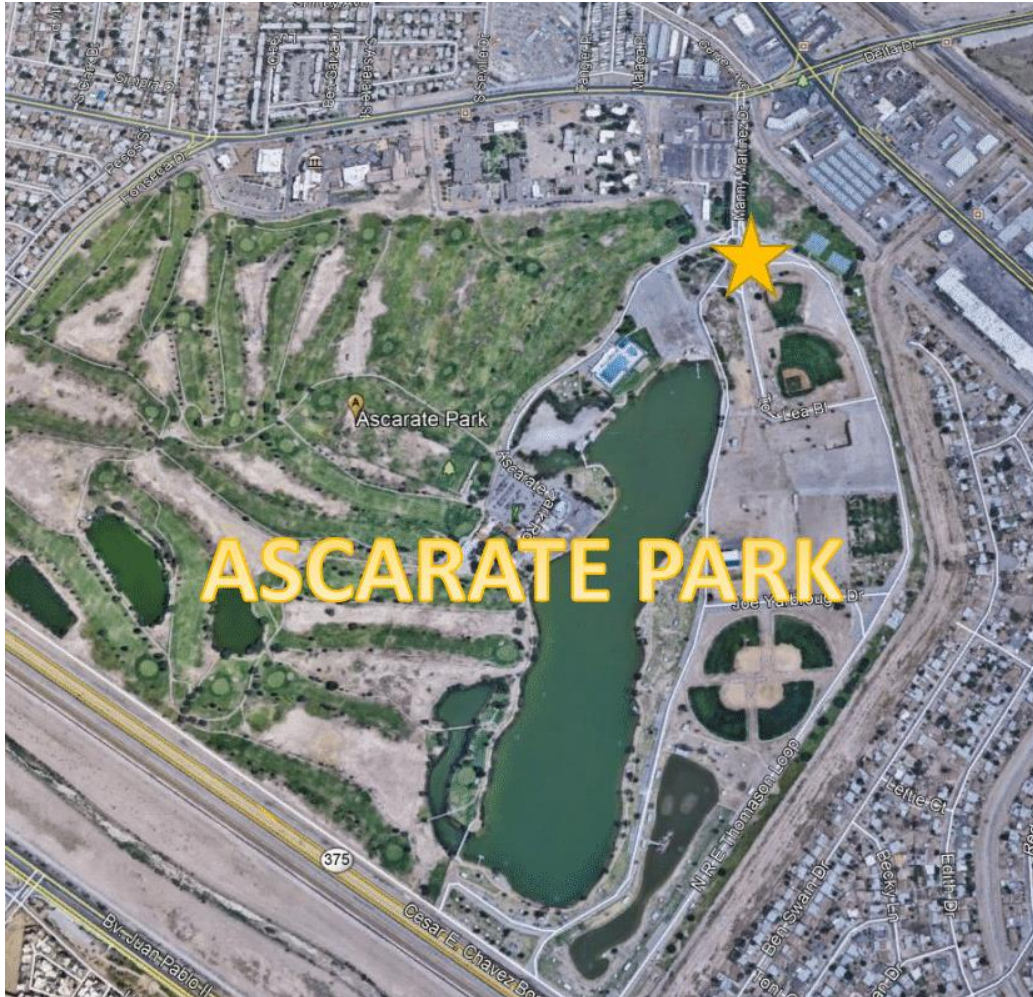

HEALING GARDEN MEMORIAL

AT ASCARATE PARK

GOAL OF MEMORIAL PROJECT

- Honor victims and survivors
- Place for community to heal
- Have a place by one-year anniversary

“Our heartfelt objective is to bring forth a beautiful space for the victims, their families and for our courageous community. Everyone in our community has felt the profound grief of that vivid August 3, 2019 experience. Our hope is that our Healing Garden will be a welcoming place for individuals and families to find comfort and an opportunity to embrace their individual healing process”

- El Paso County Judge Ricardo Samaniego

ASCARATE PARK

- Owned by County of El Paso
- Amenities in place
- Space for healing garden and water feature
- Maintenance by County Parks and Recreation Department
- Construction funding by Community Donations and County of El Paso

LOGO

On August 3, 2019 the El Paso Community suffered a devastating tragedy with the loss of 23 innocent lives and many more affected physically and mentally.

The Lotus Flower has a unique life cycle. Its roots based in mud (our tragedy), it miraculously re-blooms every morning without residue on petals (our strength restored). The Lotus symbolizes many things, including serenity, purity, beauty, grace, fertility, and knowledge. We created it with 23 loops to signify the victims who lost their lives in the shooting. We added a shining yellow star to signify our resilience and hope. We are EL PASO STRONG!