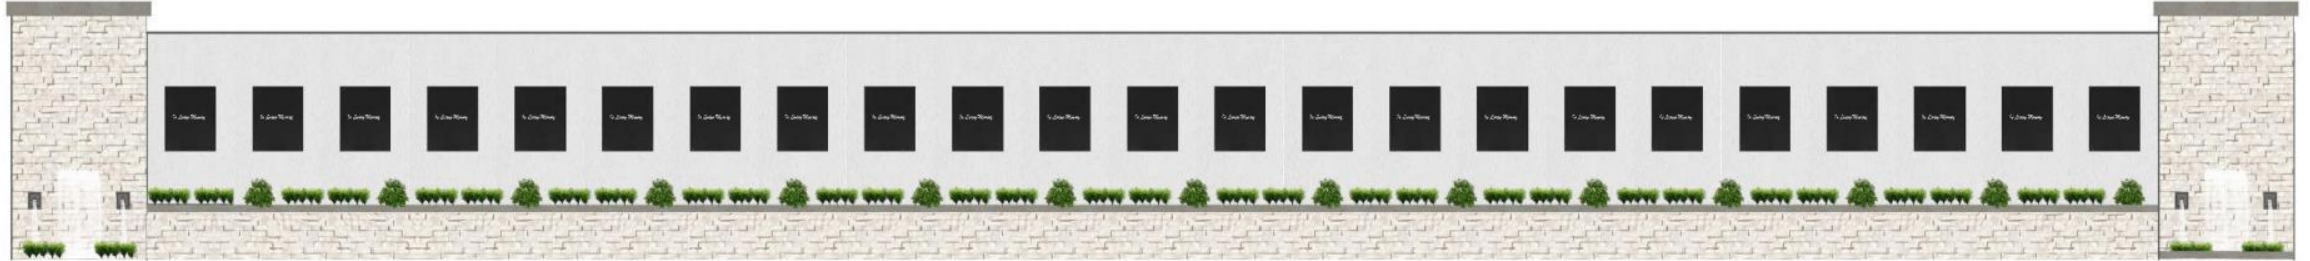

LOGO

On August 3, 2019 the El Paso Community suffered a devastating tragedy with the loss of 23 innocent lives and many more affected physically and mentally.

The Lotus Flower has a unique life cycle. Its roots based in mud (our tragedy), it miraculously re-blooms every morning without residue on petals (our strength restored). The Lotus symbolizes many things, including serenity, purity, beauty, grace, fertility, and knowledge. We created it with 23 loops to signify the victims who lost their lives in the shooting. We added a shining yellow star to signify our resilience and hope. We are EL PASO STRONG!

EXISTING SITE CONDITIONS

CONCEPTUAL DESIGN

MEMORIAL WALL

COUNTY OF EL PASO HEALING GARDEN MEMORIAL PROJECT PLAN

JAR Construction will be donating all labor and materials to build the memorial, with the exception of the water feature and landscape.